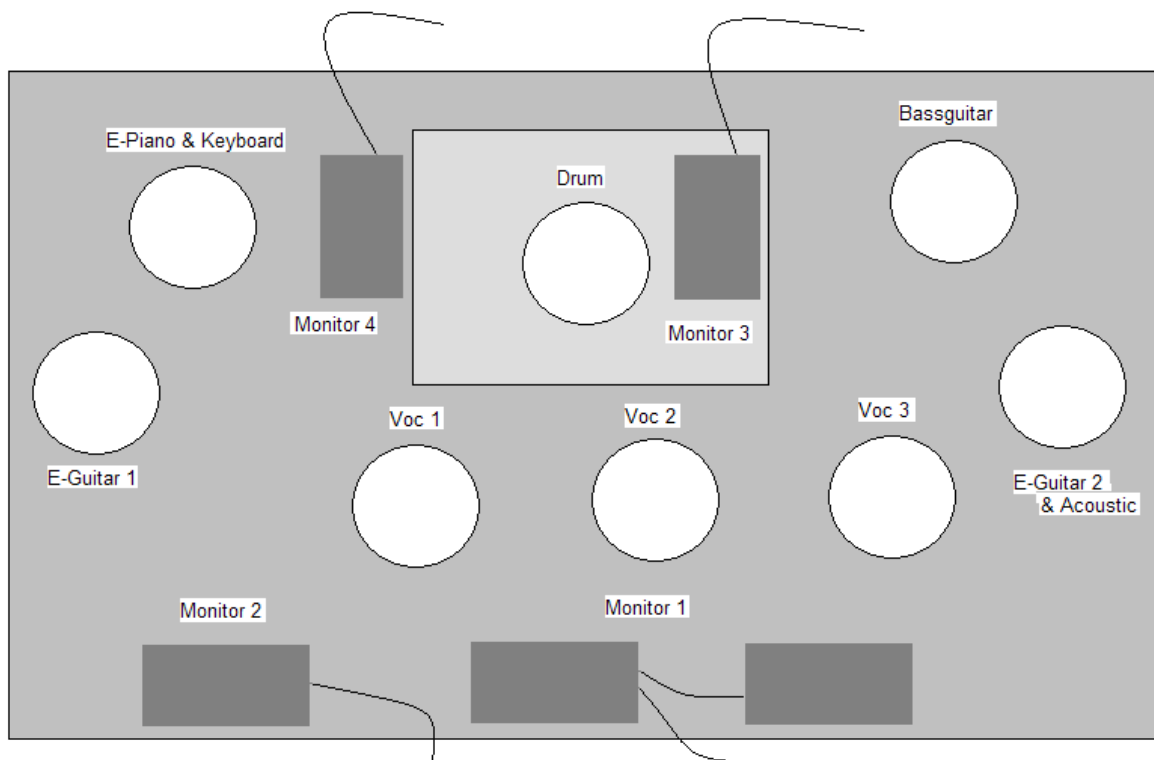

Stagerider

McCreams

-
- Drums:** 1x Snare, 1x BD, 1x Hi Hat, 4 Toms, 2 Overheads
- E-Drum Pad:** Line for PA
- Bass Guitar:** Line for PA
- E-Piano:** Line for PA (mono)
- Keyboard:** Line for PA (mono)
- E-Guitar 1:** Line for PA
- E-Guitar 2:** Mic for Amp
- Acoustic Guitar:** Line for PA
- Vocal 1:** Wireless Mic
- Vocal 2:** Wireless Mic
- Vocal 3:** Wireless Mic
- Backing Vocal:** Headset (Drummer)
-
- Monitor 1:** **Voc 2+3**, Voc.1, Piano, Keyboard, Acoustic-Guitar, E-Guitar 1
- Monitor 2:** **Voc 1**, Voc 2+3, Piano, Keyboard, Acoustic-Guitar, E-Guitar 2
- Monitor 3:** **BD, Backing Voc.**, Voc. 1 + 2 + 3, Piano, Keys, (Guitars)
- Monitor 4:** **Piano, Keys**, Voc. 2 + 3, (Guitars)